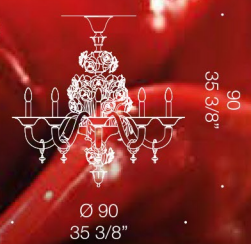

ROSETO

Design by Francesco Dei Rossi

A rose garden for your interior.

Roseto is a beautiful and elaborate chandelier inspired by the aesthetics of a rose garden. The rich details and colours make this piece an eye-catcher. Made with traditional glassblowing techniques, the glossy flowers make a glorious contrast with the grey glass components and the 24K gold leaf details. A charming piece which communicates timeless elegance and opulence. Diameter 90cm. Available in custom finishes and sizes.

ROSETO A2
2xMAX 46W E14

ROSETO A3
3xMAX 46W E14

ROSETO K10
10xMAX 46W E14

ROSETO K10
10xMAX 46W E14
With 30 cm chain + canopy